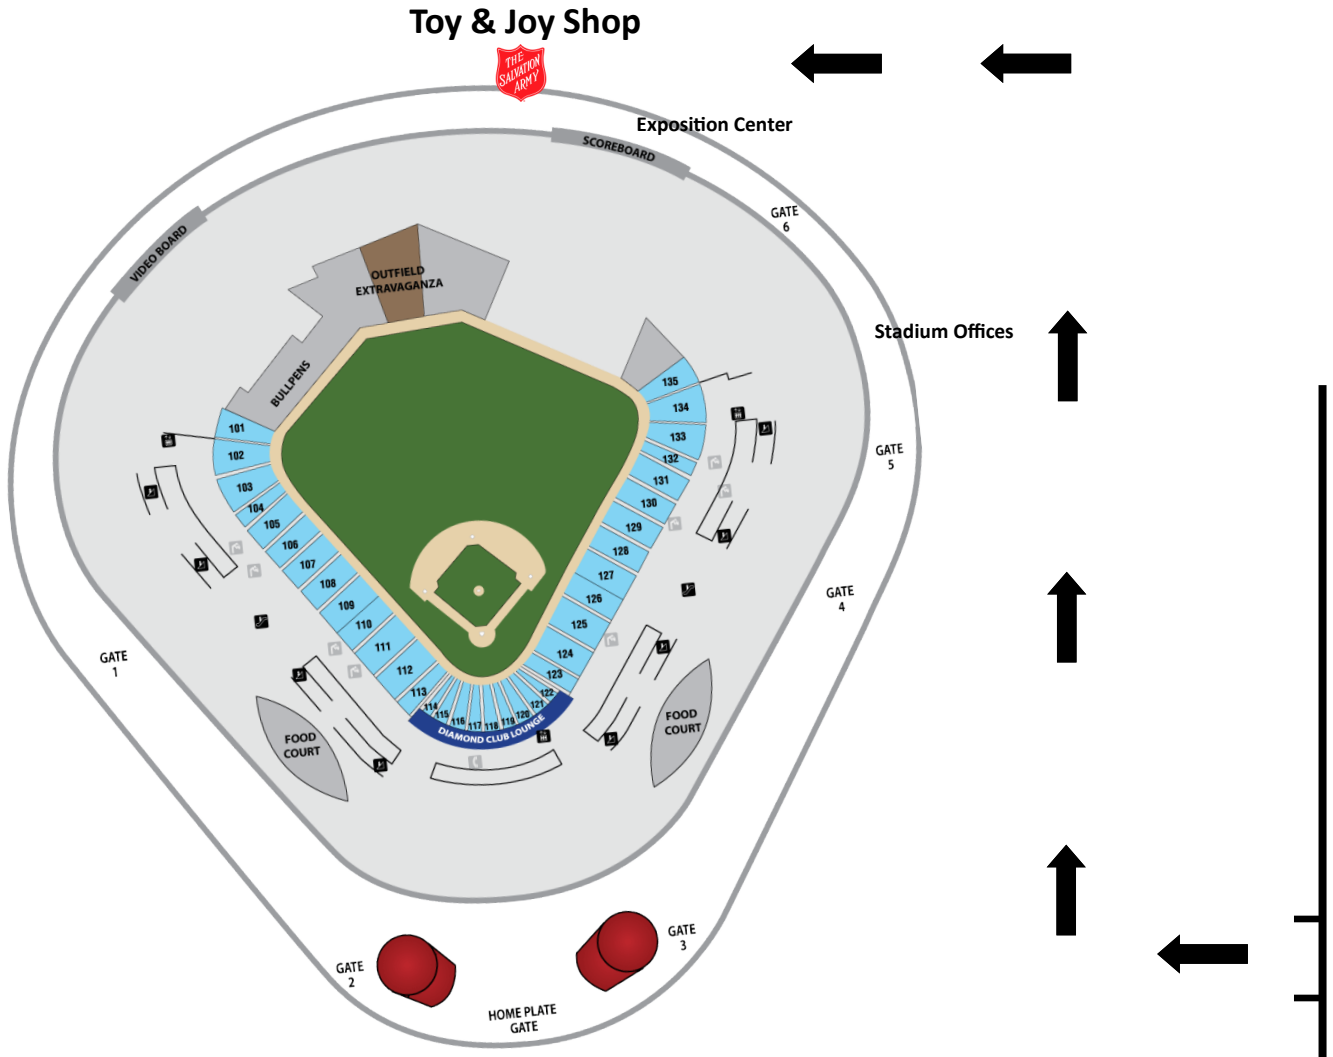

**57 Freeway**

The Toy and Joy Shop is located inside a gated private parking lot in the rear of the stadium, to the right of the Stadium Exposition Center. Signs will be posted at the entrance.

**TOY & JOY SHOP at Angel Stadium** - Enter from Orangewood Avenue Season Ticket Entrance (heading towards main front of stadium entry with the large red helmets) and turn right before "Season Ticket Parking" section, proceeding towards the "BIG A" in the parking lot. Turn left towards the back of the stadium (center field). The Toy & Joy Shop is located to the right of Gate 6 and to the right of the Stadium Conference Center.

**State College Blvd.**

Orangewood